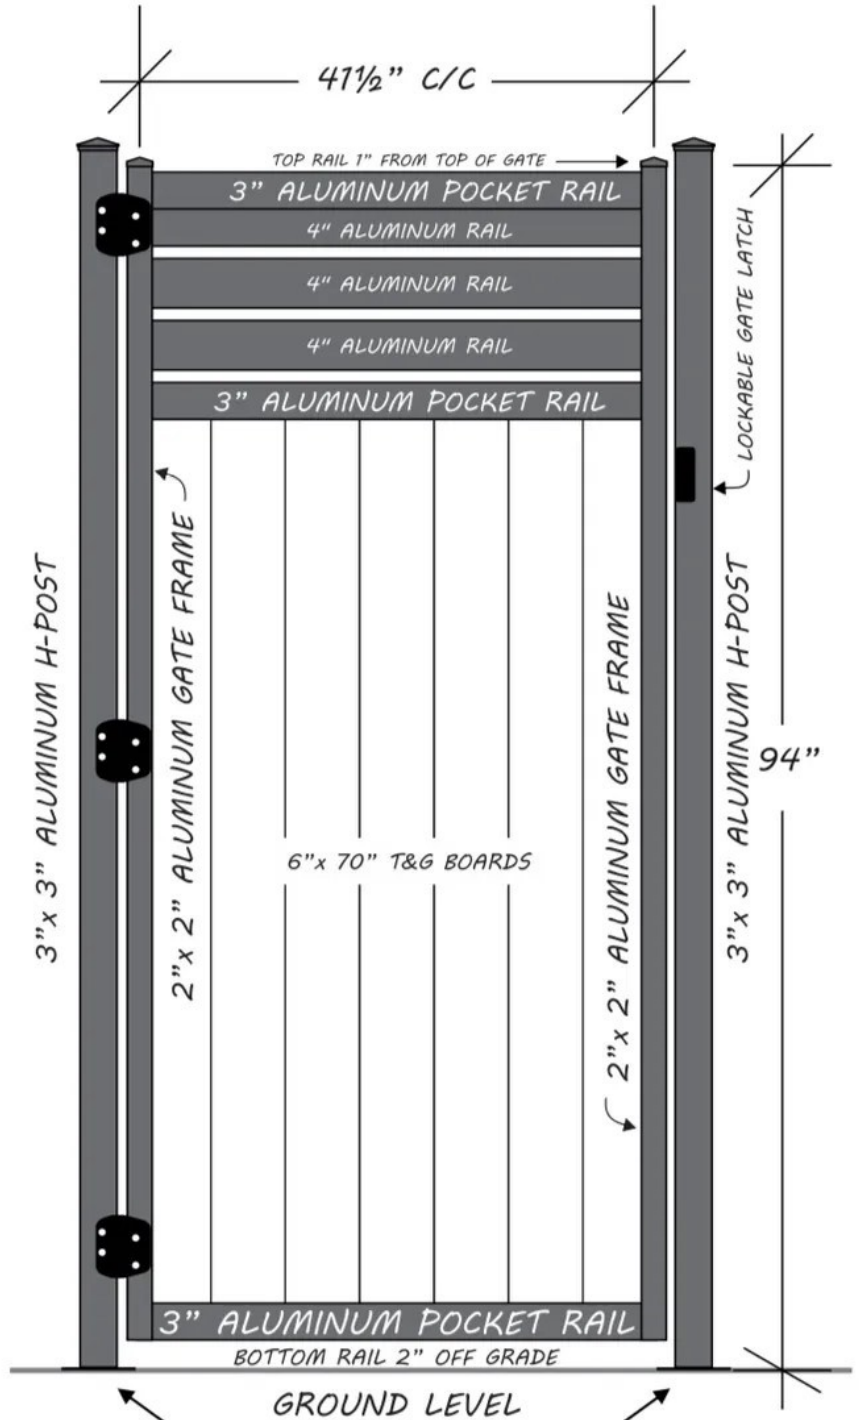

# Gate for 8' Vertical Vinyl Hybrid Fence

Powder coated aluminum with PVC tongue and groove boards

- 2"x 2" aluminum gate frame
- 3" aluminum pocket rails
- 4" aluminum boards
- aluminum pyramid post caps
- 6" PVC tongue and groove boards (assorted colours)

## GATE FOR 8' HIGH VERTICAL FENCE

6"x 6"x 1/4" STEEL PLATE

LOCKABLE GATE LATCH