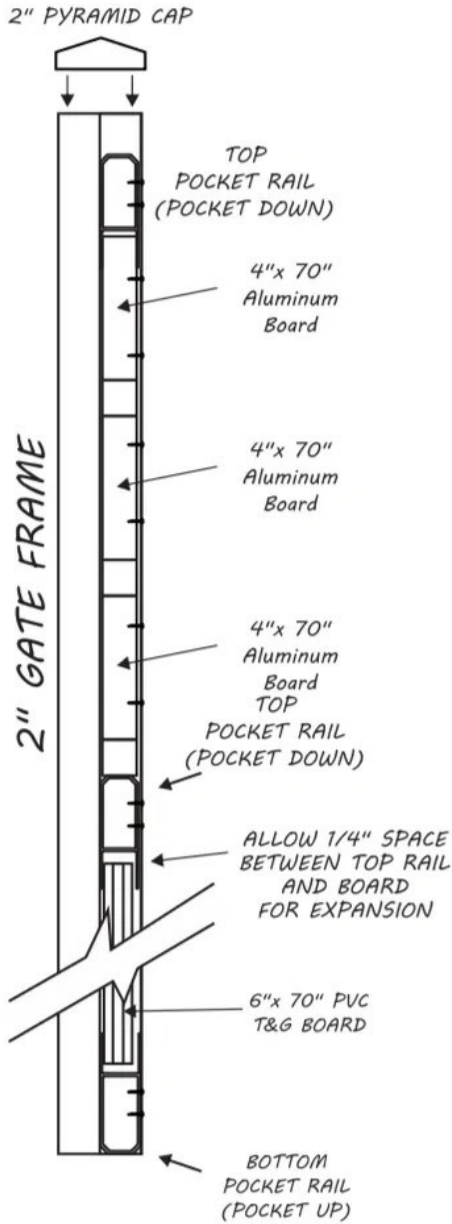

# Gate for 8' Vertical Vinyl Hybrid Fence

Powder coated aluminum with PVC tongue and groove boards

- 2"x 2" aluminum gate frame
- 3" aluminum pocket rails
- 4" aluminum boards
- aluminum pyramid post caps
- 6" PVC tongue and groove boards (assorted colours)

## GATE FOR 8' HIGH VERTICAL FENCE

6"x 6"x 1/4" STEEL PLATE

LOCKABLE GATE LATCH