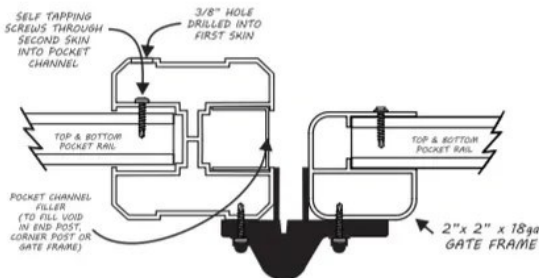

# Gate for 8' Vertical Vinyl Hybrid Fence

Powder coated aluminum with PVC tongue and groove boards

- 2"x 2" aluminum gate frame
- 3" aluminum pocket rails
- 4" aluminum boards
- aluminum pyramid post caps
- 6" PVC tongue and groove boards (assorted colours)

## GATE FOR 8' HIGH VERTICAL FENCE

6"x 6"x 1/4" STEEL PLATE

LOCKABLE GATE LATCH